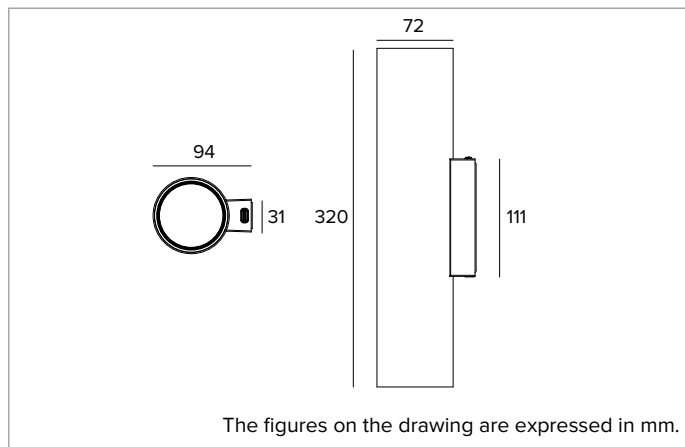

## 1T9951EL | LABEL 7 - Wall LED Wall-mounted fixture for direct/indirect light emission powered by mains voltage

		4000K	H(m)	D(m)	Emax(lx)
		Ra90		46°	
Fixture Power	23W	1	0.85	2260	
Source Flux	3252lm	2	1.70	565	
Fixture Flux	2450lm	3	2.55	251	
Efficacy	107lm/W	4	3.40	141	
TS1875	I <sub>max</sub> =695cd/klm	I <sub>max</sub>	2261cd	5	4.25
					90